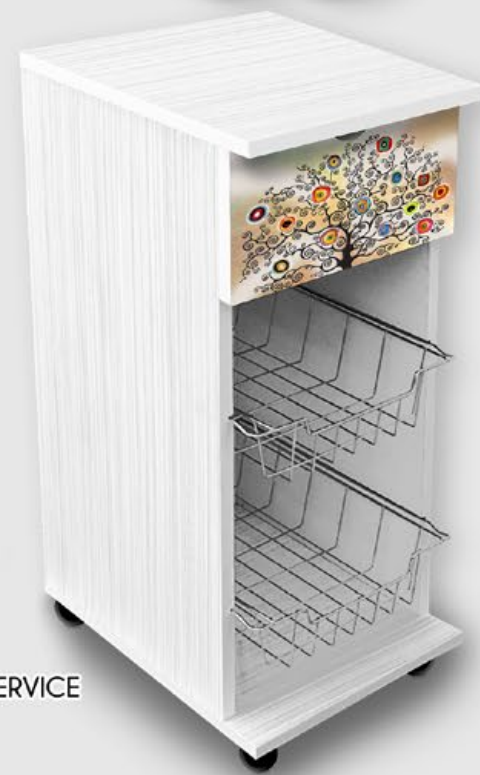

CARRELLO MULTISERVICE

29x33xH65

cod.17694

CAT. 069.90