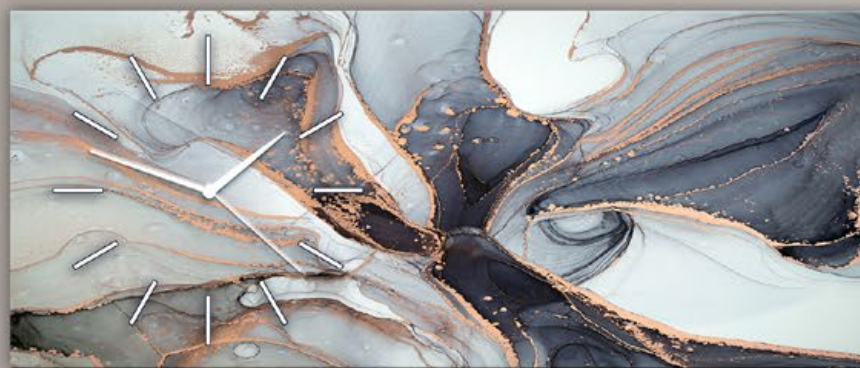

Orologio in plexiglass

mis. 50x120 cm

MARBLE WAVES GREY
Cod.19899