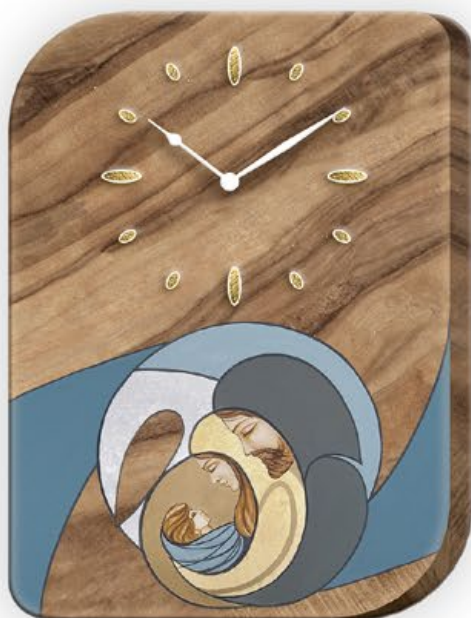

MODERN SACRA FAMIGLIA COLOR
15x21 cm - Cod.18410