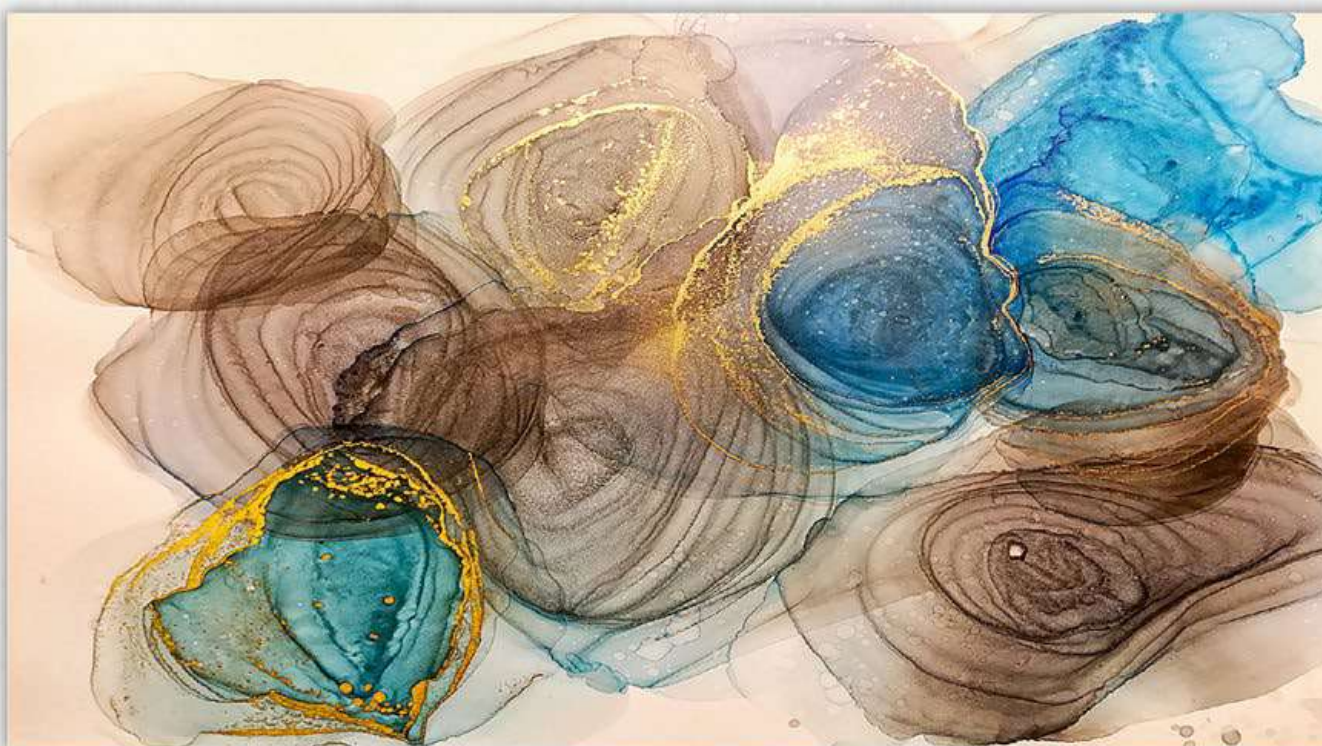

Misura | Codice
 cm. 100x150 - 89812
 cm. 100x180 - 15888

BUDDHA

Glass

Misura | Codice
 cm. 58x111 - 89741
 cm. 73x139 - 89777

Plexart

Misura | Codice
 cm. 100x150 - 07736
 cm. 100x180 - 07737

ABSTRACT BUBBLES