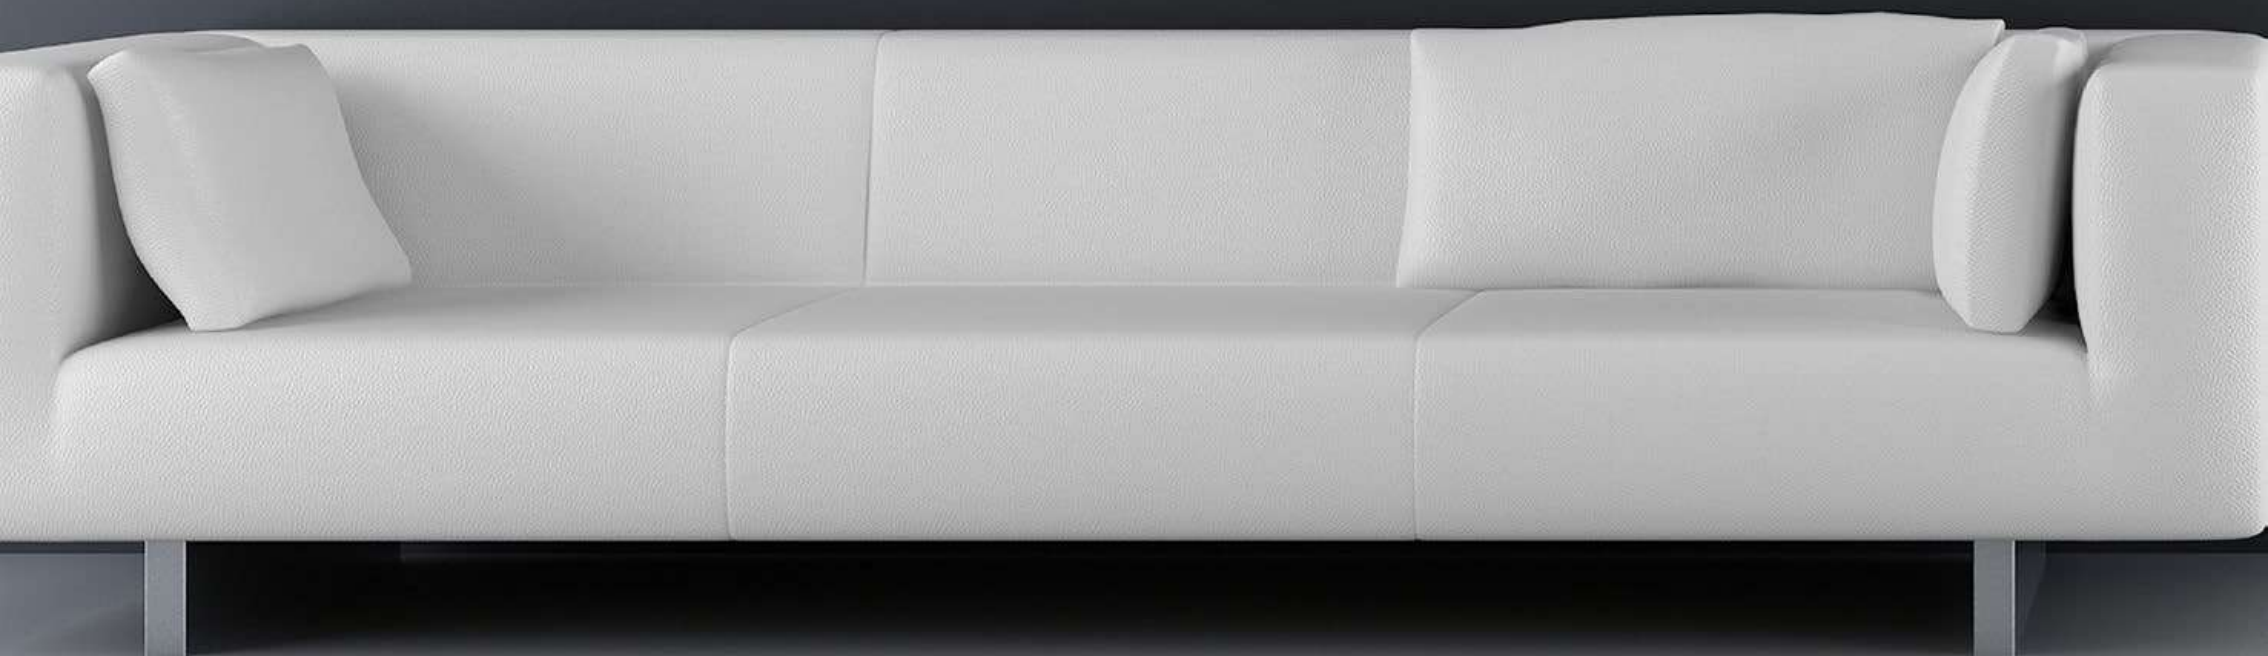

Painting
FONDO MATERICO

ARTICOLO
MODERN ABSTRACT WOMAN 1
MODERN ABSTRACT WOMAN 2

MISURA
80x80 cm
80x80 cm
CAT. 104.70

CODICE
97476
97477

MISURA
100x100 cm
100x100 cm
CAT. 150.99

CODICE
97480
97481